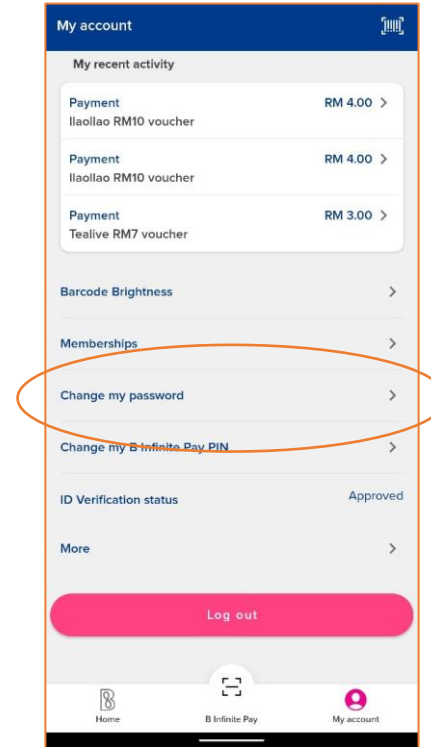

2

Step 2
Log In using e-mail and temporary password provided via e-mail.

Step 3
Go to the My Account page to change your password