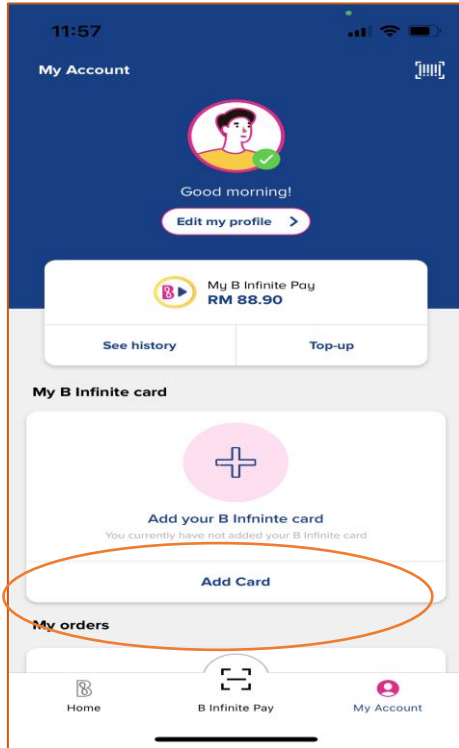

JOURNEY™ Card registration via B Infinite mobile application downloadable from Google Play Store or iOS App Store

1

Step 1
Download the B Infinite mobile application from Google Play Store or iOS App Store.

2

Step 2
Log In using e-mail and temporary password provided via e-mail.

Step 3
Go to the My Account page to change your password

3

Step 4
Select 'Add your B Infinite card' on the My Account page

Step 5
Fill in your Caltex JOURNEY Card number and PIN. The default PIN is the last 6 digits of your Caltex JOURNEY Card number