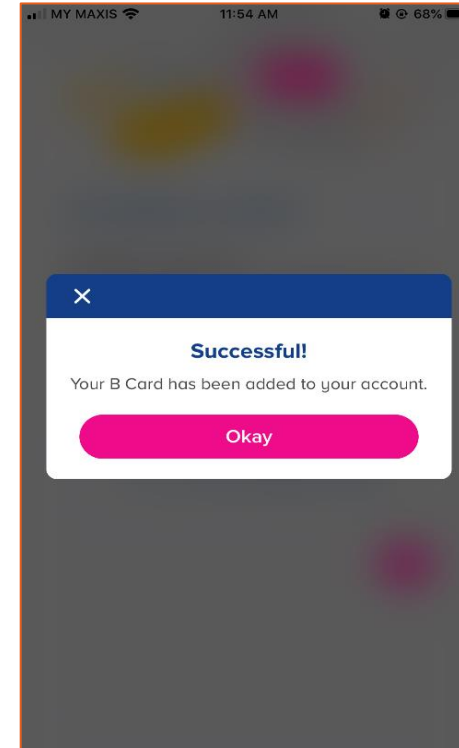

JOURNEY™ Card registration via B Infinite mobile application downloadable from Google Play Store or iOS App Store

1

Step 1
Download the B Infinite mobile application from Google Play Store or iOS App Store.

2

Step 2
Log In using e-mail and temporary password provided via e-mail.

Step 3
Go to the My Account page to change your password

3

Step 4
Select 'Add your B Infinite card' on the My Account page

Step 5
Fill in your Caltex JOURNEY Card number and PIN. The default PIN is the last 6 digits of your Caltex JOURNEY Card number

Step 6
CONGRATULATIONS!
You have successfully added your Caltex JOURNEY Card and will receive **FREE 100 BPoints**