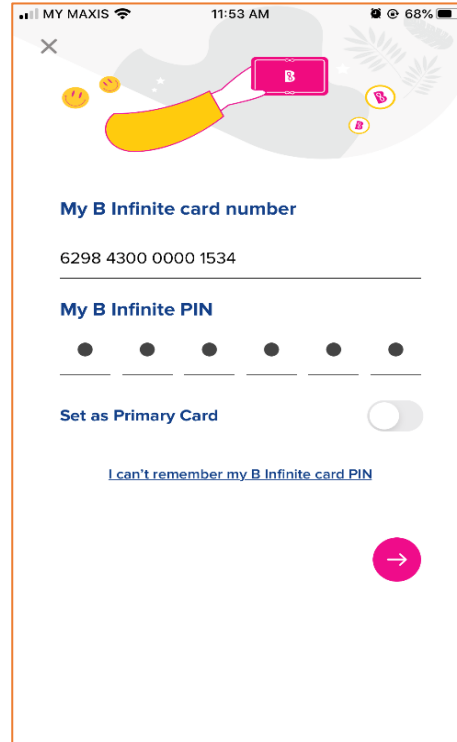

JOURNEY™ Card registration via B Infinite mobile application downloadable from Google Play Store or iOS App Store

1

Step 1
Download the B Infinite mobile application from Google Play Store or iOS App Store.

2

Step 2
Log In using e-mail and temporary password provided via e-mail.

Step 3
Go to the My Account page to change your password

3

Step 4
Select 'Add your B Infinite card' on the My Account page

Step 5
Fill in your Caltex JOURNEY Card number and PIN. The default PIN is the last 6 digits of your Caltex JOURNEY Card number

Step 6
CONGRATULATIONS!
You have successfully added your Caltex JOURNEY Card and will receive **FREE 100 BPoints**