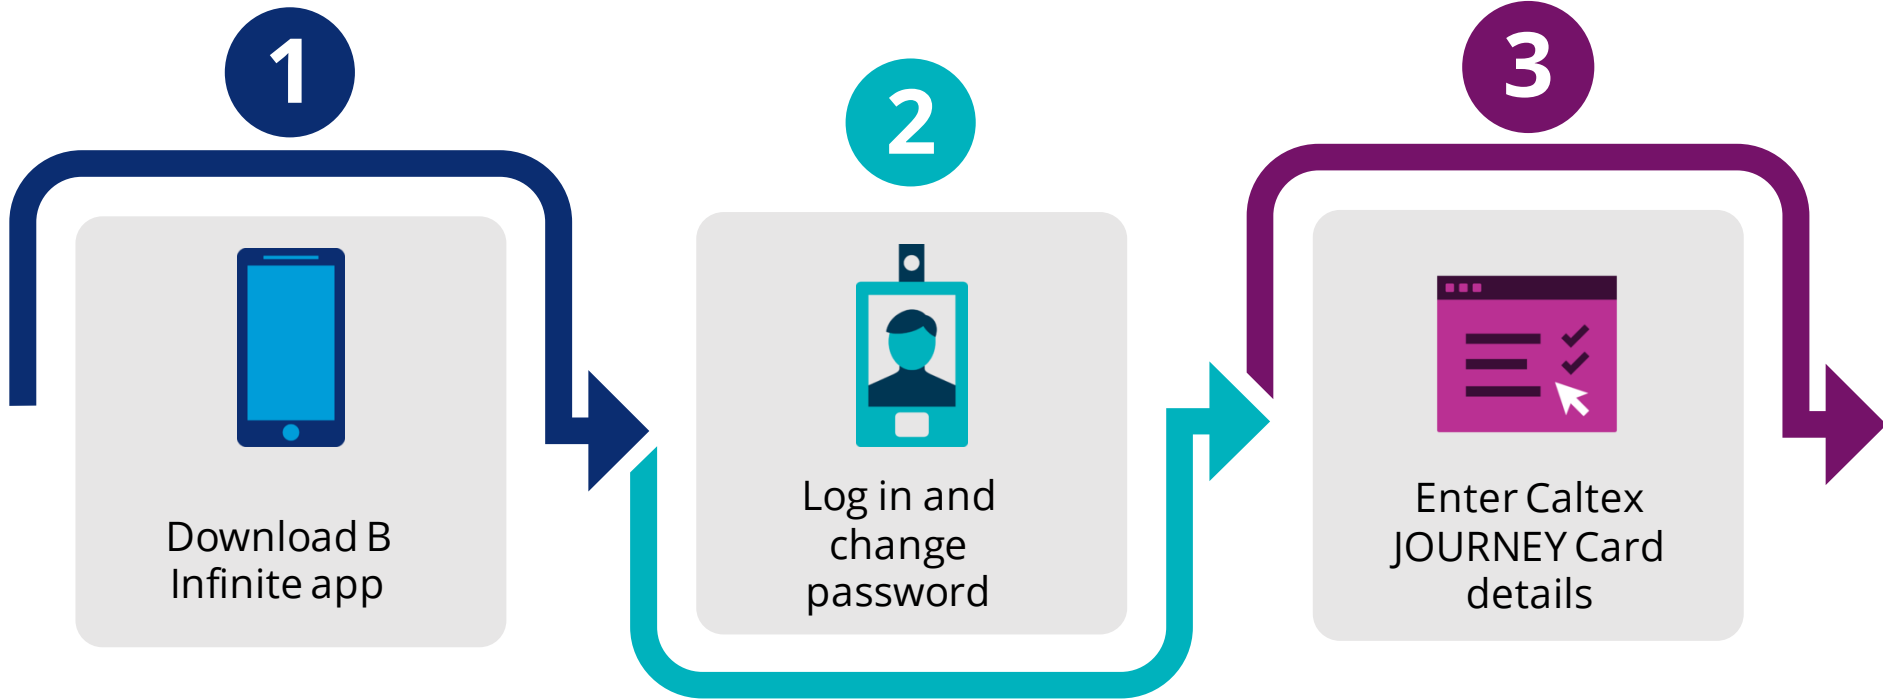

JOURNEY™ Card registration via B Infinite mobile application downloadable from Google Play Store or iOS App Store

1

Step 1
Download the B Infinite mobile application from Google Play Store or iOS App Store.

2

Step 2
Log In using e-mail and temporary password provided via e-mail.

Step 3
Go to the My Account page to change your password

3

Step 4
Select 'Add your B Infinite card' on the My Account page

Step 5
Fill in your Caltex JOURNEY Card number and PIN. The default PIN is the last 6 digits of your Caltex JOURNEY Card number

Step 6
CONGRATULATIONS!
You have successfully added your Caltex JOURNEY Card and will receive **FREE 100 BPoints**